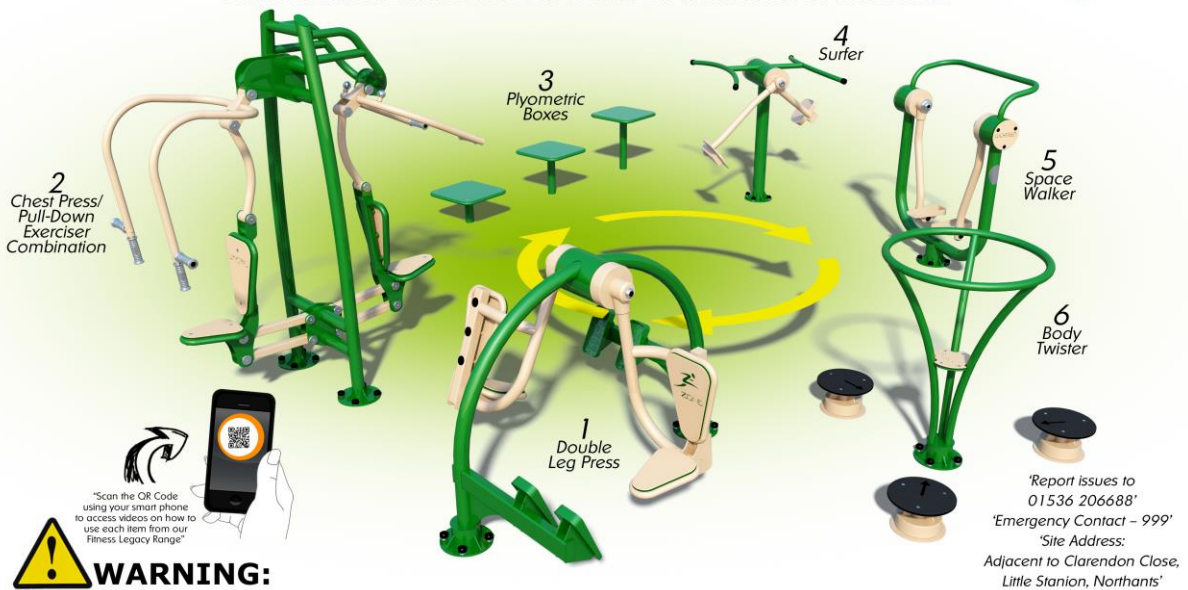

**12th July 2019 - Little Stanion
 Works Notification – No19**

Community Gym Equipment

Wicksteed will be on site starting work on 5th August to install the Gym Equipment on Top Meadow. It is expected to be open by the end of August.

Little Stanion
Outdoor Gym

PLEASE REFER TO THE INSTRUCTION PLATE ON EACH PIECE OF EQUIPMENT

IF IN DOUBT ABOUT UNDERTAKING PHYSICAL EXERCISE ALWAYS CONSULT A DOCTOR BEFOREHAND

THIS EQUIPMENT IS INTENDED FOR USE BY ADULTS
 AND THOSE ABOVE 1.4M IN HEIGHT

Fly Tipping

Unfortunately somebody has decided that tipping debris next to the lake at the end of Brecon Close is acceptable. There are a few piles around the lakes perimeter. This must stop, it looks unsightly and only encourages others to do the same.

Grit Bins

Please leave the road grit in the grit bins unless the weather conditions require it to be spread, it has been reported to us that some of the grit bins on Mendip and Savernake have had their contents thrown on the paths within the last few weeks.