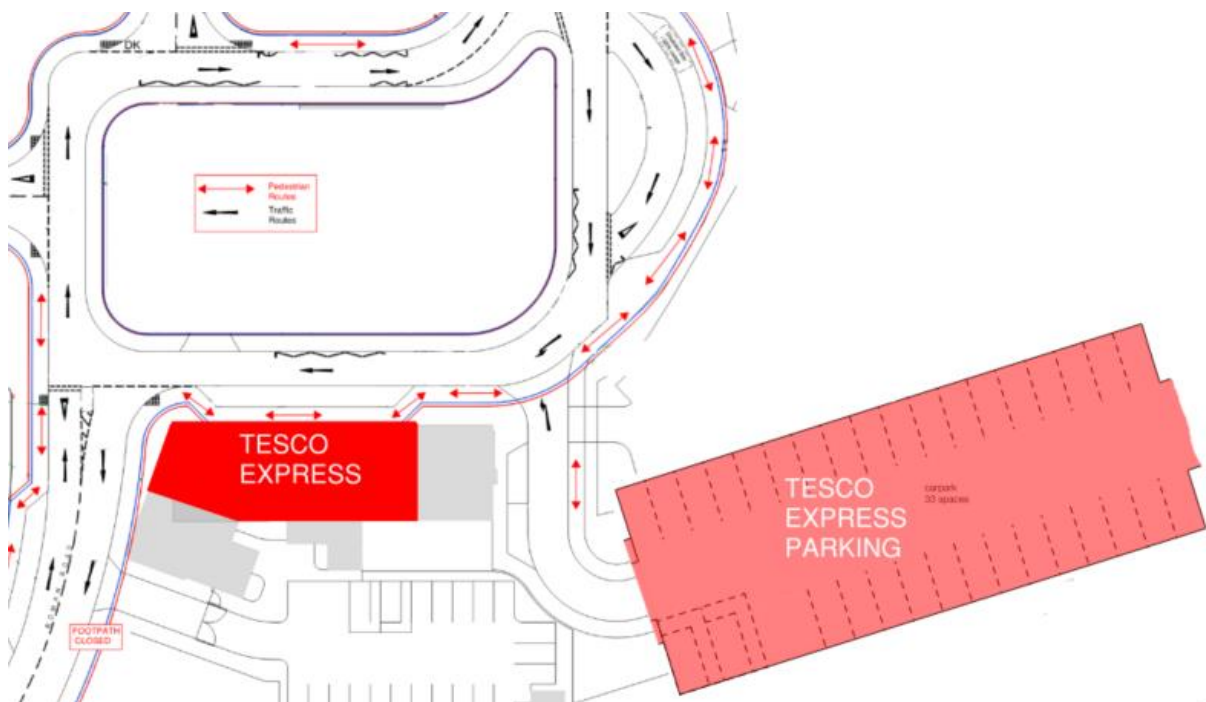

TESCO EXPRESS CUSTOMER PARKING

Dear Resident,

Tesco is now open and operating 7 days a week 0600-2200.

We would like to advise residents that the car park for customers wishing to use Tesco is to the rear of the School car park as indicated below. JME extended this car park over the winter providing a total of 33 spaces for residents to use.